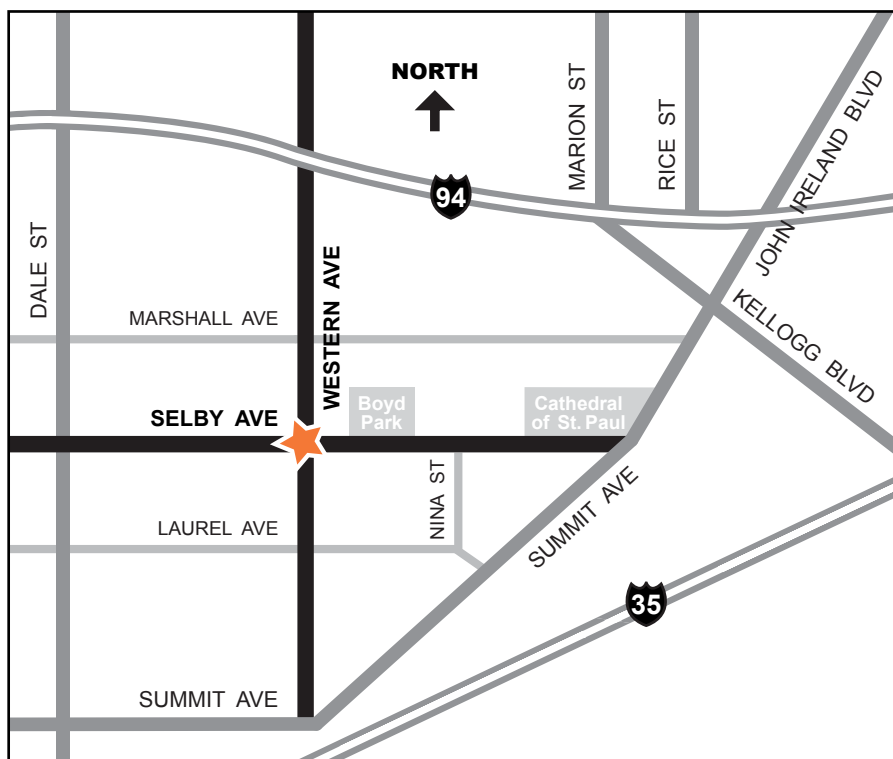

directions to YWCA St. Paul

The YWCA St. Paul is located near the intersection of Selby and Western Avenues.

From the North

Take 35E south to 94W to the Dale Street exit. Turn left on Dale and continue to Selby Avenue. Turn left on Selby.

From the South

Take 35E North to the Kellogg Boulevard exit. Turn left and go north on Kellogg until you come to John Ireland Boulevard (at the Cathedral). Turn left on John Ireland and proceed for 3 blocks to Selby Avenue. Turn right on Selby.

Parking

Free 3 hour parking is available to our members and guests while they are utilizing the Health & Fitness Center. The gated lot is located on Selby Avenue just west of Boyd Park. Simply push the button to enter the lot and use a token to raise the gate upon exit. Tokens are available at the Member Service Desk and Administrative Offices.