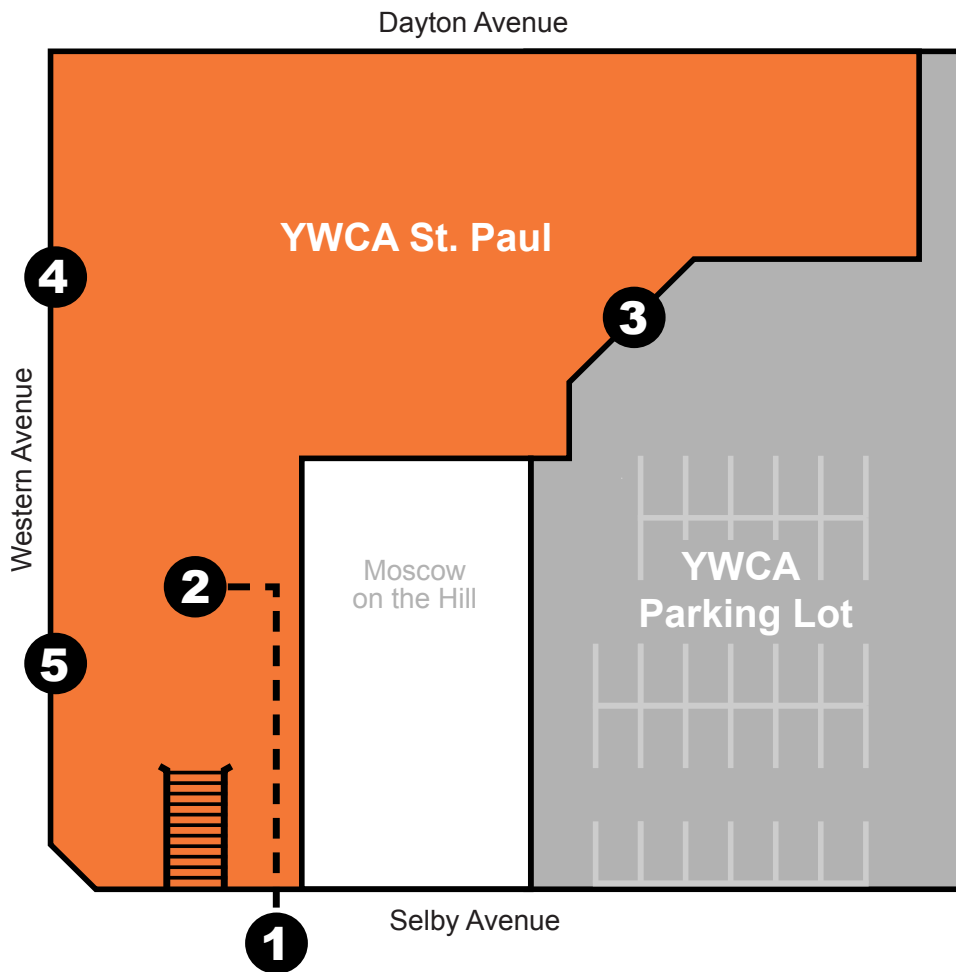

welcome to YWCA St. Paul

eliminating racism
empowering women
ywca

St. Paul

- **1** Administrative Offices:
  Enter on Selby Avenue,
  then up to 2nd Floor
- **2** Selby Conference Center:
  Past elevators on left
- **3** Health & Fitness Center:
  Enter off parking lot on
  Selby Avenue
- **4** Youth Programming:
  Enter on Western Avenue
- **5** Academic Services:
  Enter on Western Avenue

Changing Minds, Bodies & Lives.